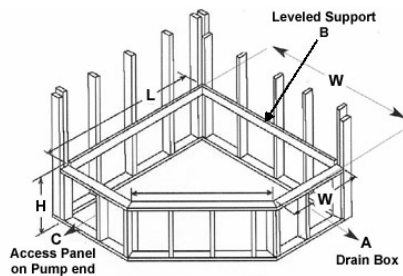

The Corner Birth Pool

For Drop-In Installation • By Waterbirth Technologies, LLC
 PO Box 650 • Wilsonville, OR 97070 • Tel: 503-673-0047 • Fax: 503-673-0029

Our 60 x 60" *Corner Birth Pool* has deep contoured sides and molded armrests to comfortably accommodate two or more people. With an exceptionally low price, this is our most popular option for birth centers. Options such as whirlpool jets (positioned perfectly to massage the lower back) and Thermal Air System make this a luxury pool that laboring mothers will love. An optional matching acrylic skirt is also available.

Shown installed at Alma Birth Center, Portland, OR

Model	A	B	C	D	E	F	G	H	I	J	K	L	M	N	O
6060	59½"	52½"	33"	5½"	7¾"	22½"	55"	24"	38"	22¼"	20"	1"	1½"	10½"	57½"
Amps	Volts	Breaker	Dedicated Service					Jets Available		Pump H.P.	Water Capacity				
10.5	115	15 amp	GFCI Protected					6		2.25	75 gal.				

Tub Opening Dimensions		
(L)ength	(W)idth	(H)eight Finish
59½"	59½"	23¼"

Optional matching skirt