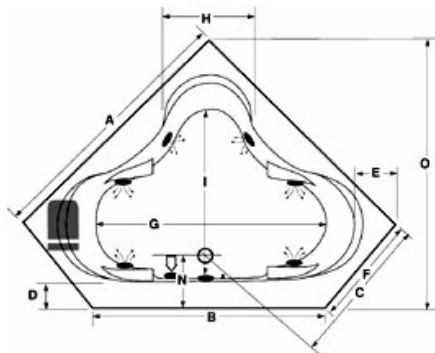

The Corner Birth Pool

For Drop-In Installation • By Waterbirth Technologies, LLC
 PO Box 650 • Wilsonville, OR 97070 • Tel: 503-673-0047 • Fax: 503-673-0029

Our 60 x 60" *Corner Birth Pool* has deep contoured sides and molded armrests to comfortably accommodate two or more people. With an exceptionally low price, this is our most popular option for birth centers. Options such as whirlpool jets (positioned perfectly to massage the lower back) and Thermal Air System make this a luxury pool that laboring mothers will love. An optional matching acrylic skirt is also available.

Shown installed at Alma Birth Center, Portland, OR

Model	A	B	C	D	E	F	G	H	I	J	K	L	M	N	O
6060	59½"	52½"	33"	5½"	7¾"	22½"	55"	24"	38"	22¼"	20"	1"	1½"	10½"	57½"
Amps	Volts	Breaker	Dedicated Service					Jets Available		Pump H.P.	Water Capacity				
10.5	115	15 amp	GFCI Protected					6		2.25	75 gal.				

Tub Opening Dimensions		
(L)ength	(W)idth	(H)eight Finish
59½"	59½"	23¼"

Optional matching skirt