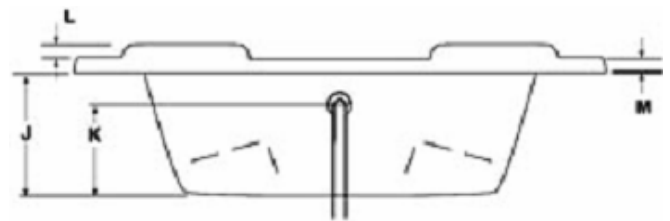

The Corner Birth Pool

For Drop-In Installation • By Waterbirth Technologies, LLC
 PO Box 650 • Wilsonville, OR 97070 • Tel: 503-673-0047 • Fax: 503-673-0029

Our 60 x 60" *Corner Birth Pool* has deep contoured sides and molded armrests to comfortably accommodate two or more people. With an exceptionally low price, this is our most popular option for birth centers. Options such as whirlpool jets (positioned perfectly to massage the lower back) and Thermal Air System make this a luxury pool that laboring mothers will love. An optional matching acrylic skirt is also available.

Shown installed at Alma Birth Center, Portland, OR

Model	A	B	C	D	E	F	G	H	I	J	K	L	M	N	O
6060	59½"	52½"	33"	5½"	7¾"	22½"	55"	24"	38"	22¼"	20"	1"	1½"	10½"	57½"
Amps	Volts	Breaker	Dedicated Service					Jets Available		Pump H.P.	Water Capacity				
10.5	115	15 amp	GFCI Protected					6		2.25	75 gal.				

Tub Opening Dimensions		
(L)ength	(W)idth	(H)eight Finish
59½"	59½"	23¼"

Optional matching skirt